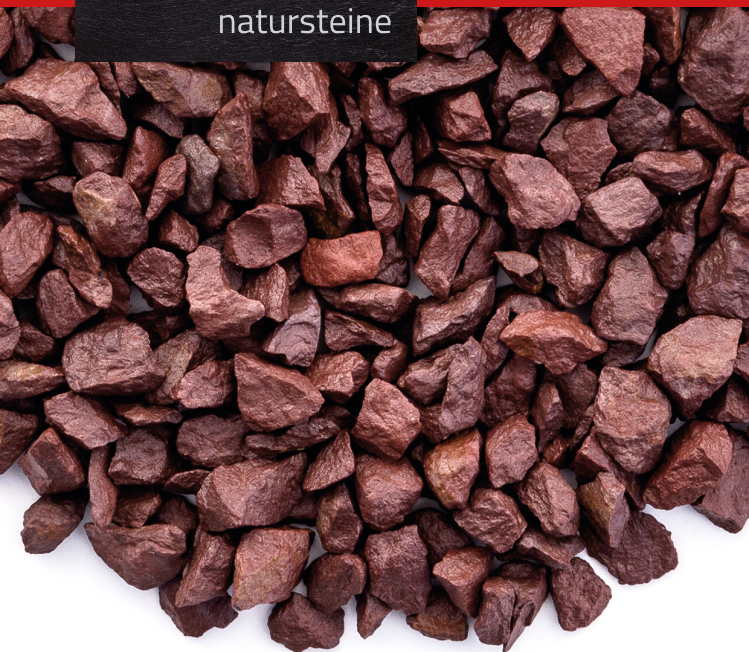

SCHWARZ

natursteine

Granat rot

Gesteinsart:
Schiefer

Garnet red

Type of stone:
Slate

Körnungen in mm

Grain sizes in mm